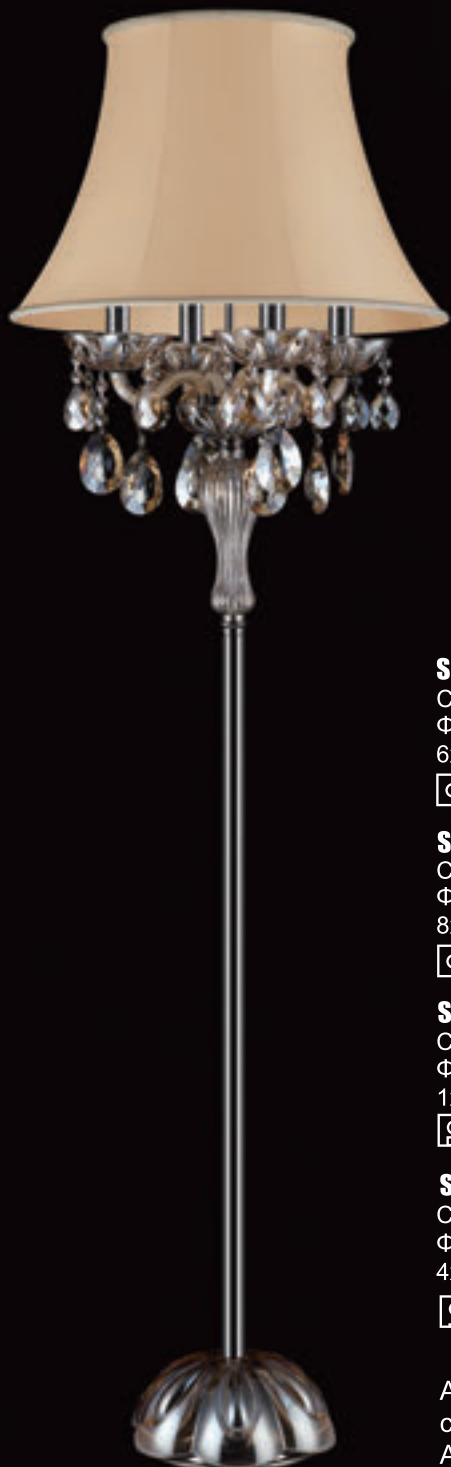

HOLLYWOOD SP 53 GOLD

HOLLYWOOD AP 2 GOLD

HOLLYWOOD SP 53 GOLD

CODE:2011/353
Φ1400xH1500mm
53X60W E14

HOLLYWOOD AP 2 GOLD

CODE:2011/402
L350xW220xH380mm
Max 2X60W E14

SIENA

SIENA SP 6