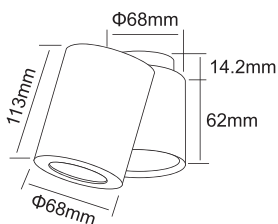

Арматура - металл, цвет - белый. В комплекте вставное декоративное кольцо, цвет - белый. Можно комбинировать с черным кольцом.

Черное кольцо в комплект не входит.