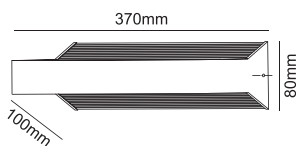

CLT 326W370

CODE:1400/417
L370xW100xH80mm
12W LED
1080Lm
4000K
⊕ IP20 CE