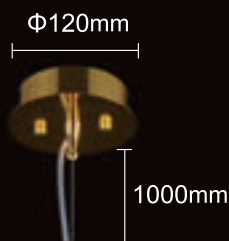

BLOOM PT6 GOLD

CODE:1231/606
Φ200xH1500mm
6x60W E14

Арматура - металл, покрытие - гальваника, цвет - золото.
Подвески - хрусталь, цвет - прозрачный.