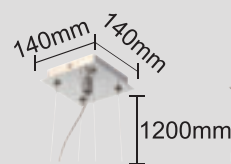

ALTO AP1

CODE: 1070/401
L240xW59xH290
5W LED
4000K

SP L34/57