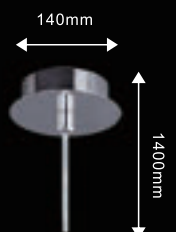

CARO SP1 CHROME

CODE:1340/201
Φ130xH346mm
1x60W E14

CARO SP3 CHROME

CODE:1340/203
Φ200xH426mm
3x60W G9

CARO AP1 CHROME

CODE:1340/401
L130xW140xH300mm
1x60W E14

CARO

CARO SP1 CHROME