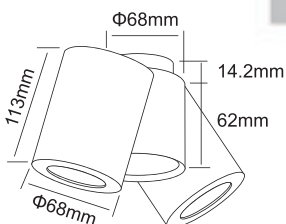

Арматура - металл, цвет - белый. В комплекте вставное декоративное кольцо, цвет - белый. Можно комбинировать с черным кольцом.

Черное кольцо в комплект не входит.