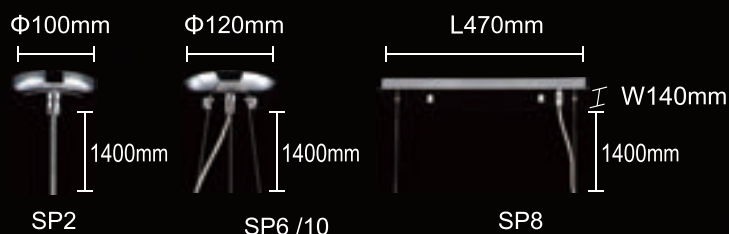

ROMEO SP 8 CHROME L1000

CODE:2830/308
L1000xW300xH350/1600mm
8x60W E14

Арматура- металл, покрытие - гальваника, цвет - хром, полировка с двух сторон. Подвески - хрусталь.