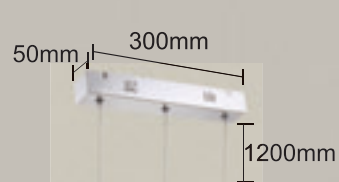

LUX D360-6 CHROME

CODE: 2260/306
Φ360xH780mm
6x3W LED
1560Lm
3000K
IP20 CE

Плафон - стекло, покрытие - гальваника, цвет - янтарный, медный, дымчатый. Светильник комплектуется на выбор любым одиночным подвесом из коллекции LUX .