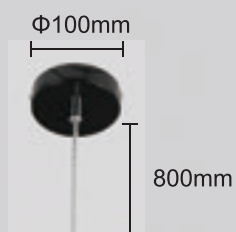

Арматура- металл, покрытие- гальваника, цвет- хром. Абажур- пластик, цвет- черный, матовый белый. Рассеиватель- акрил.

LORRET SP5