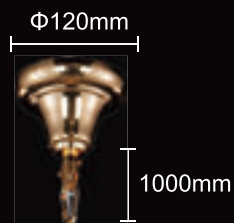

Арматура: металл, покрытие - гальваника, цвет - золото; стекло, цвет - прозрачный. Подвески - хрусталь, цвет - прозрачный.