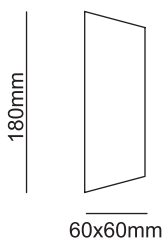

CLT 222W WH

CODE:1400/407
L60xW60xH180mm
2x50W MR16 GU5.3