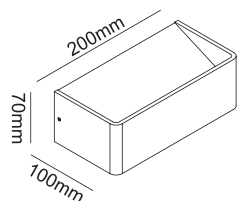

CLT 010

CLT 010W100 WH

CODE:1400/400
L100xW100xH70mm
3W LED
270Lm
4000k

CLT 010W200 WH

CODE:1400/401
L200xW100xH70mm
6W LED
540Lm
4000k

CLT 010W420 WH

CODE:1400/402
L420xW100xH70mm
11W LED
990Lm
4000k

Арматура- металл, покрытие-
краска, цвет- белый.