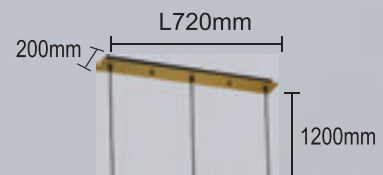

TRE

TRE SP3 L SMOKE

TRE SP3 D AMBER

CODE:3210/203D
Ф540xH1360mm
3x60W E27

TRE SP3 L AMBER

CODE:3210/203L
L850xH1460mm
3x60W E27

TRE SP3 D SMOKE

CODE:3211/203D
Ф540xH1360mm
3x60W E27

TRE SP3 L SMOKE

CODE:3211/203L
L850xH1460mm
3x60W E27

Арматура- металл, покрытие- гальваника,
цвет- бронза, хром. Плафон- стекло
тонированное, цвет- янтарный, дымчатый.

Лампочка в подарок.

SP3 L