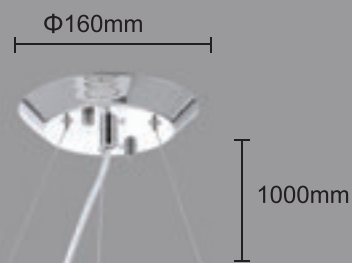

OMEGA SP 3

OMEGA AP 2

CODE:2610/402
Φ300xW190xH200mm

2x60W E27

Арматура - металл, покрытие - гальваника,
цвет - хром. Плафон - штампованное
стекло, цвет - белый.

SP3/4/6