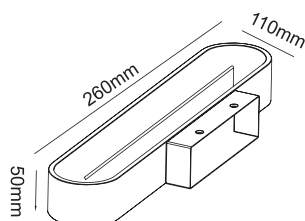

CLT 511

CLT 511W150 GR

CODE:1400/426
L150xW110xH50mm
6W LED
425Lm
4000K

 IP20 

CLT 511W260 GR

CODE:1400/427
L260xW110xH50mm
6W LED
425Lm
4000K

 IP20 

CLT 511W425 GR