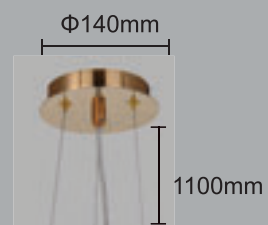

Арматура - металл, покрытие - гальваника, цвет - золото. Подвески - хрусталь, цвет - прозрачный.