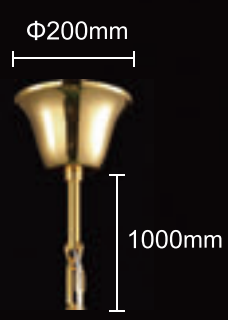

HOLLYWOOD SP 53 GOLD

HOLLYWOOD AP 2 GOLD

HOLLYWOOD SP 53 GOLD

CODE:2011/353
Φ1400xH1500mm
53X60W E14

HOLLYWOOD AP 2 GOLD

CODE:2011/402
L350xW220xH380mm
Max 2X60W E14

SIENA

SIENA SP 6