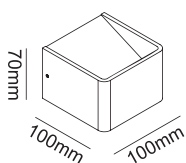

CLT 010

CLT 010W100 WH

CODE:1400/400
L100xW100xH70mm
3W LED
270Lm
4000k

CLT 010W200 WH

CODE:1400/401
L200xW100xH70mm
6W LED
540Lm
4000k

CLT 010W420 WH

CODE:1400/402
L420xW100xH70mm
11W LED
990Lm
4000k

Арматура- металл, покрытие-
краска, цвет- белый.