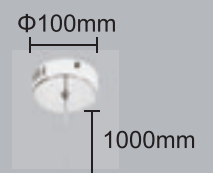

LUX SP1 B COPPER

CODE:2262/201
Φ70xH780mm
1x3W LED
260Lm
3000K

IP20 CE

Плафон - стекло, покрытие - гальваника, цвет - янтарный, медный, дымчатый.