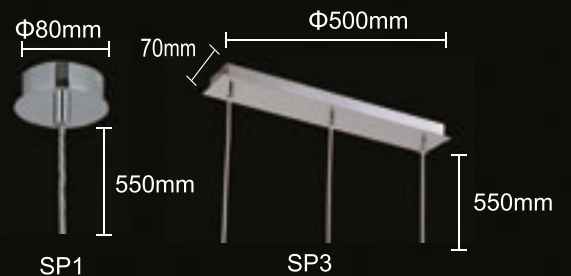

Арматура- металл, покрытие- гальваника,
цвет- хром. Подвески- хрусталь.