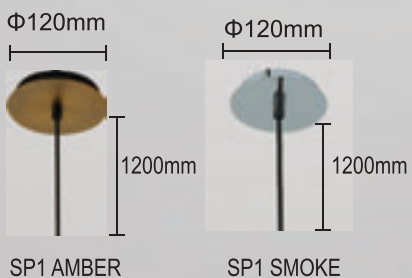

Арматура- металл, покрытие- гальваника, цвет- бронза, хром. Плафон- стекло тонированное, цвет- янтарный, дымчатый.

Лампочка в подарок.