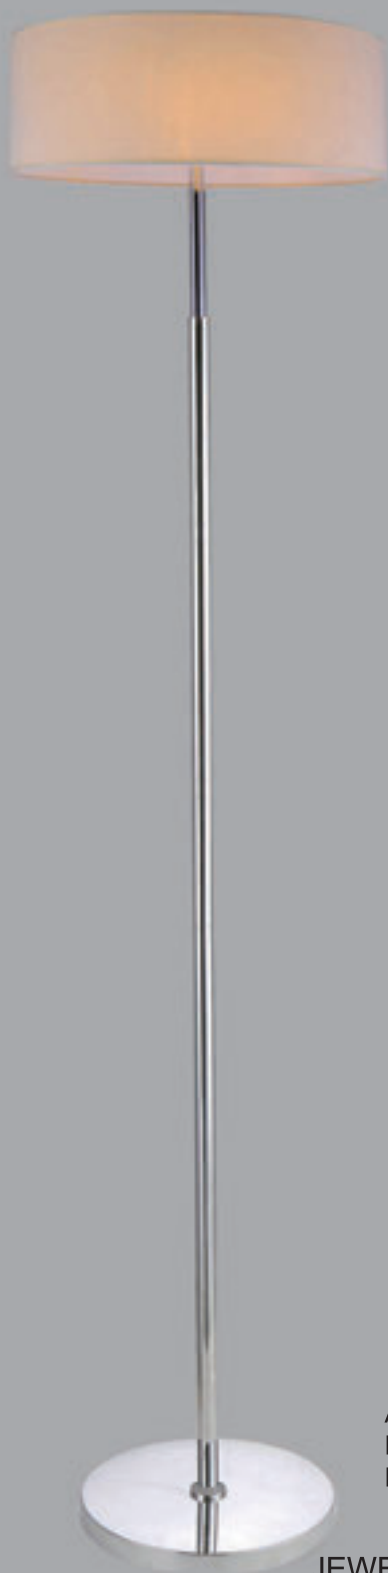

JEWEL PT2 WHITE