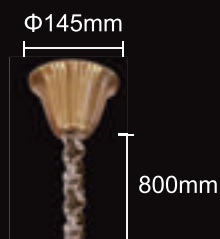

Арматура- металл,
покрытие- гальваника,
цвет- бронза. Подвески-
хрусталь.