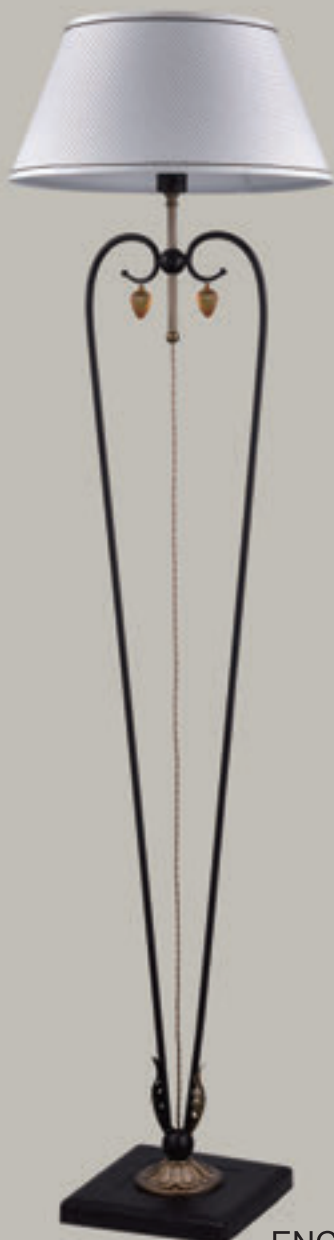

ENCANTO AP1

CODE:1650/401
L330xW230xH410
1x60W E14

ENCANTO PT1