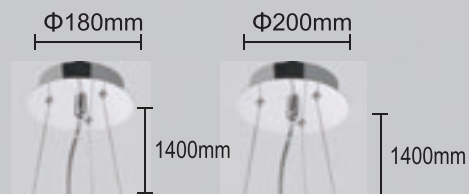

HEAT AP2 CRYSTAL

CODE:1971/402
L330xW125xH140mm
2x60W G9

SP8

SP10

Арматура - металл, покрытие - гальваника, цвет - хром. Подвески - нить с хрусталем, цвет - прозрачный.