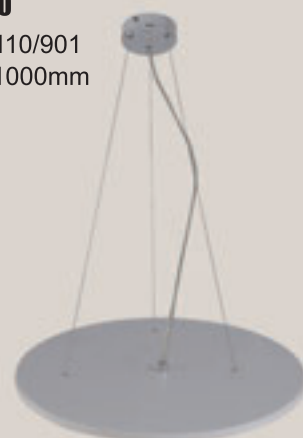

KIT JM 700

CODE:2110/901
Φ700xH1000mm

KIT JM

Арматура - металл, покрытие - гальваника, цвет - хром. Плафон - ткань+шелковая нить, цвет - шоколад. Рассеиватель - стекло, цвет - белый.

Отдельно комплект подвесной системы.