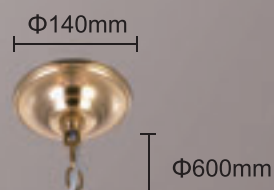

IRIDIUM

IRIDIUM SP 6

CODE:2060/306
Ф800xH390/1250mm
6x60W E14

IRIDIUM PT 1

CODE:2060/601
Ф480xH1700mm
1x100W E27

IRIDIUM SP 8

CODE:2060/308
Ф1000xH430/1300mm
8x60W E14

IRIDIUM LG 1

CODE:2060/501
Ф300xH450mm
1x60W E27

IRIDIUM AP 1

CODE:2060/401
Ф150xW270xH350mm
1x60W E14

Арматура - металл, покрытие - гальваника, цвет - античная бронза. Декоративные элементы - хрусталь. Плафон - текстиль, цвет - бежевый, крепление на патрон.

SP6/8