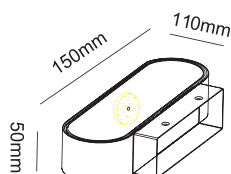

CLT 511W150 GR

CODE:1400/426
L150xW110xH50mm
6W LED
425Lm
4000K

IP20