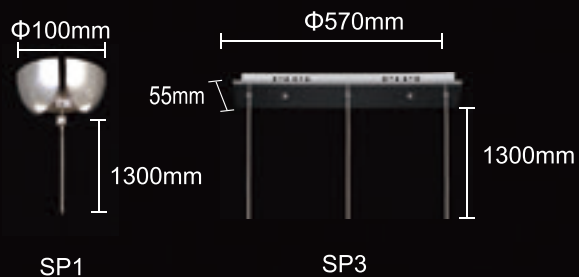

Арматура- металл, покрытие- гальваника, цвет- хром. Плафон- стекло, цвет- гальваника зеркальная, прозрачный. Подвески- хрусталь.