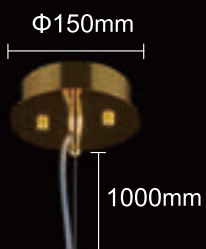

CHARME SP 1+1 LED

CODE:1371/202
Φ150xH200mm
1x40W G9+1x2W LED

CHARME SP 2+2 LED

CODE:1371/204
Φ250xH310mm
2x40W G9+2x3W LED

CHARME SP 3+3 LED

CODE:1371/206
Φ350xH430mm
3x40W G9+3x3W LED

CHARME AP 2+2 LED

CODE:1371/404
L190xW130xH250mm
2x60W G9+2x2W LED