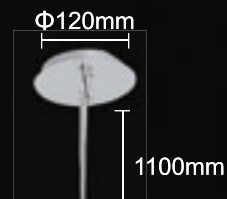

Арматура- металл, покрытие- гальваника, цвет- хром. Плафон- стекло, цвет- гальваника зеркальная, прозрачный.