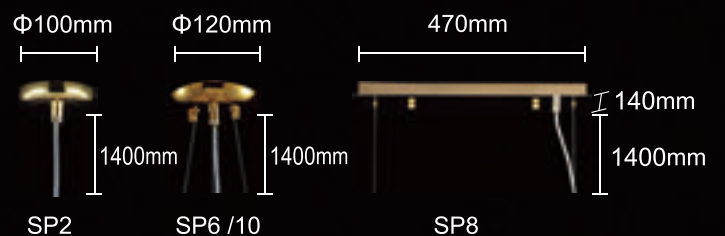

ROMEO SP 8 GOLD L1000

CODE:2831/308
L1000xW300xH350mm
8x60W E14

Арматура- металл, покрытие - гальваника, цвет - золото, полировка с двух сторон. Подвески - хрусталь.