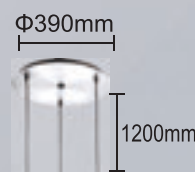

TRE

TRE SP3 L SMOKE

TRE SP3 D AMBER

CODE:3210/203D
Ф540xH1360mm
3x60W E27

TRE SP3 L AMBER

CODE:3210/203L
L850xH1460mm
3x60W E27

TRE SP3 D SMOKE

CODE:3211/203D
Ф540xH1360mm
3x60W E27

TRE SP3 L SMOKE

CODE:3211/203L
L850xH1460mm
3x60W E27

Арматура- металл, покрытие- гальваника,
цвет- бронза, хром. Плафон- стекло
тонированное, цвет- янтарный, дымчатый.

Лампочка в подарок.

SP3 D