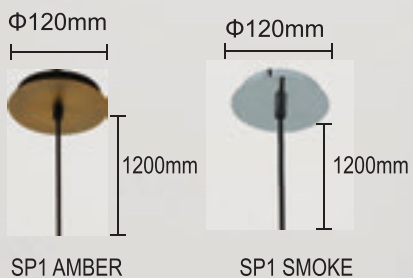

Арматура- металл, покрытие- гальваника, цвет- бронза, хром. Плафон- стекло тонированное, цвет- янтарный, дымчатый.

Лампочка в подарок.