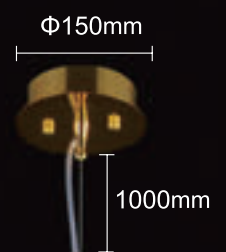

SP1+1/2+2/3+3