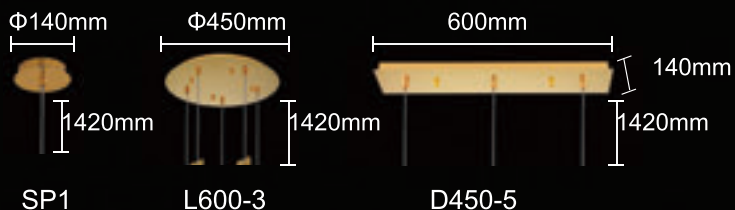

CREDO SP1

CODE:1471/201
 Φ80xH580mm
 1x50W GU10

CREDO L600-3

CODE:1471/203
 L600xW260xH580mm
 3x50W GU10

CREDO D450-5

CODE:1471/205
 Φ450xH580mm
 5x50W GU10

CREDO AP2

CODE:1471/402
 L160xW157xH745mm
 2x50W GU10