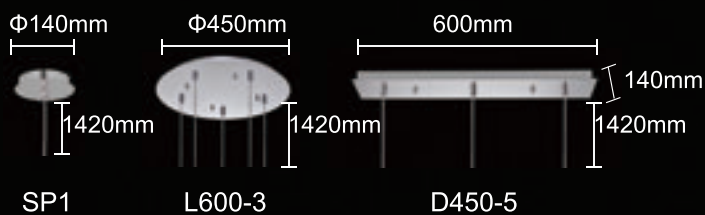

CODE:1470/201
 Φ80xH580mm
 1x50W GU10

CREDO L600-3

CODE:1470/203
 L600xW260xH580mm
 3x50W GU10

CREDO D450-5

CODE:1470/205
 Φ450xH580mm
 5x50W GU10

CREDO AP2

CODE:1470/402
 L160xW157xH745mm
 2x50W GU10

SP1