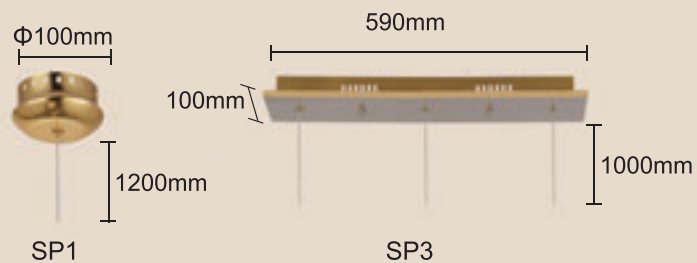

CHIK SP 3 GOLD

CODE:1381/203
L520xH230/1200mm
3x20W G4

Арматура - металл, покрытие - гальваника, цвет - золото. Плафон - стекло, покрытие - гальваника, цвет - янтарь. Подвески - хрусталь, цвет - прозрачный.