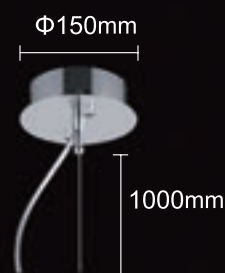

SP1+1/2+2/3+3