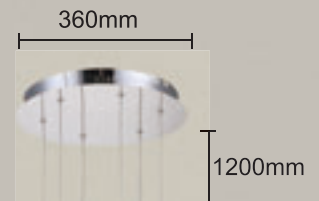

LUX D360-6 CHROME

CODE: 2260/306
Φ360xH780mm
6x3W LED
1560Lm
3000K
IP20 CE

Плафон - стекло, покрытие - гальваника, цвет - янтарный, медный, дымчатый. Светильник комплектуется на выбор любым одиночным подвесом из коллекции LUX .