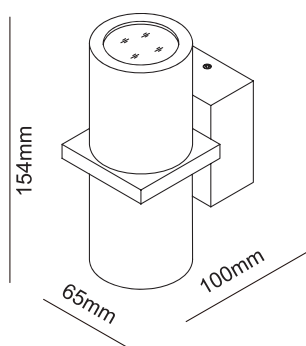

CLT 021

CLT 021 WH

CODE:1400/404
H154xΦ65xW100mm
2x35W GU10

CLT 021 BR

CODE:1400/403
H154xΦ65xW100mm
2x35W GU10

CLT 021 BL

CODE:1401/403
H154xΦ65xW100mm
2x35W GU10