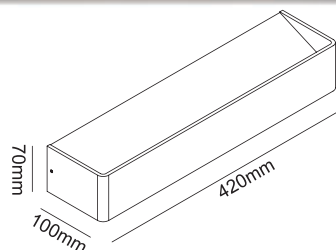

CLT 010W200 WH

CODE:1400/401
L200xW100xH70mm
6W LED
540Lm
4000k

CLT 010W420 WH

CODE:1400/402
L420xW100xH70mm
11W LED
990Lm
4000k

Арматура- металл, покрытие-
краска, цвет- белый.

CLT 520

CLT 520W WH

CODE:1400/430
L100xW100xH100mm
6W LED
540Lm
4000k