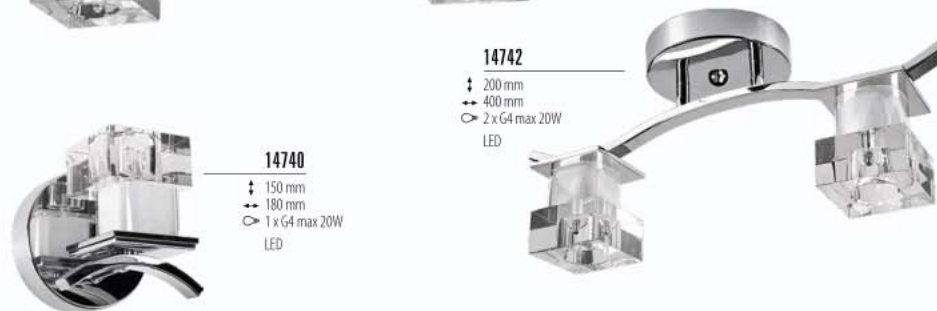

14776

- ± 280 mm
- ± 680 mm
- 6 x G4 max 20W
- LED + PILOT

14774

- ± 280 mm
- ± 440 mm
- 4 x G4 max 20W
- LED

szkło, metal / glass, metal / ciekno, metan

14744

- ± 200 mm
- ± 600 mm
- 4 x G4 max 20W
- LED

14742