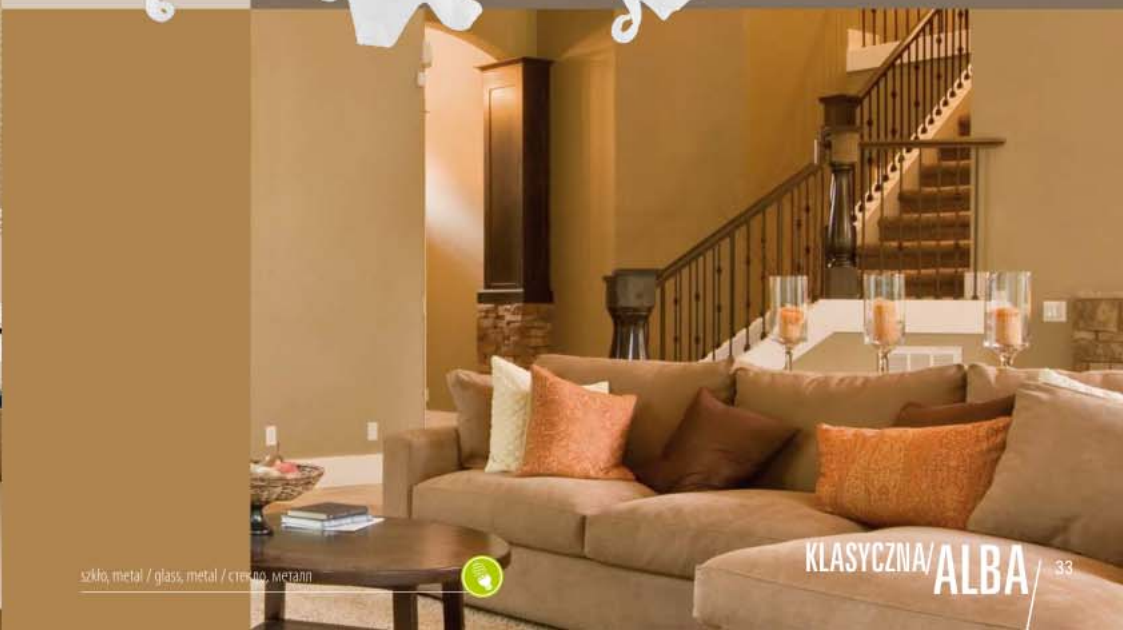

szkło, metal / glass, metal / ciekno, metan