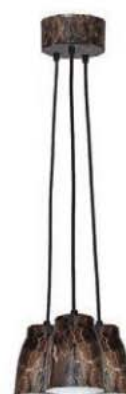

# Stone

**7049** MATT  
 1xE27/60W  
 50-100cm 40cm 40cm

**7050** MATT  
 1xE27/60W  
 30-100cm 11cm 11cm

**7051** MATT  
 3xE27/60W  
 35-150cm 26cm 26cm

**7049** GLOSS/POLYSK  
 1xE27/60W  
 50-100cm 40cm 40cm